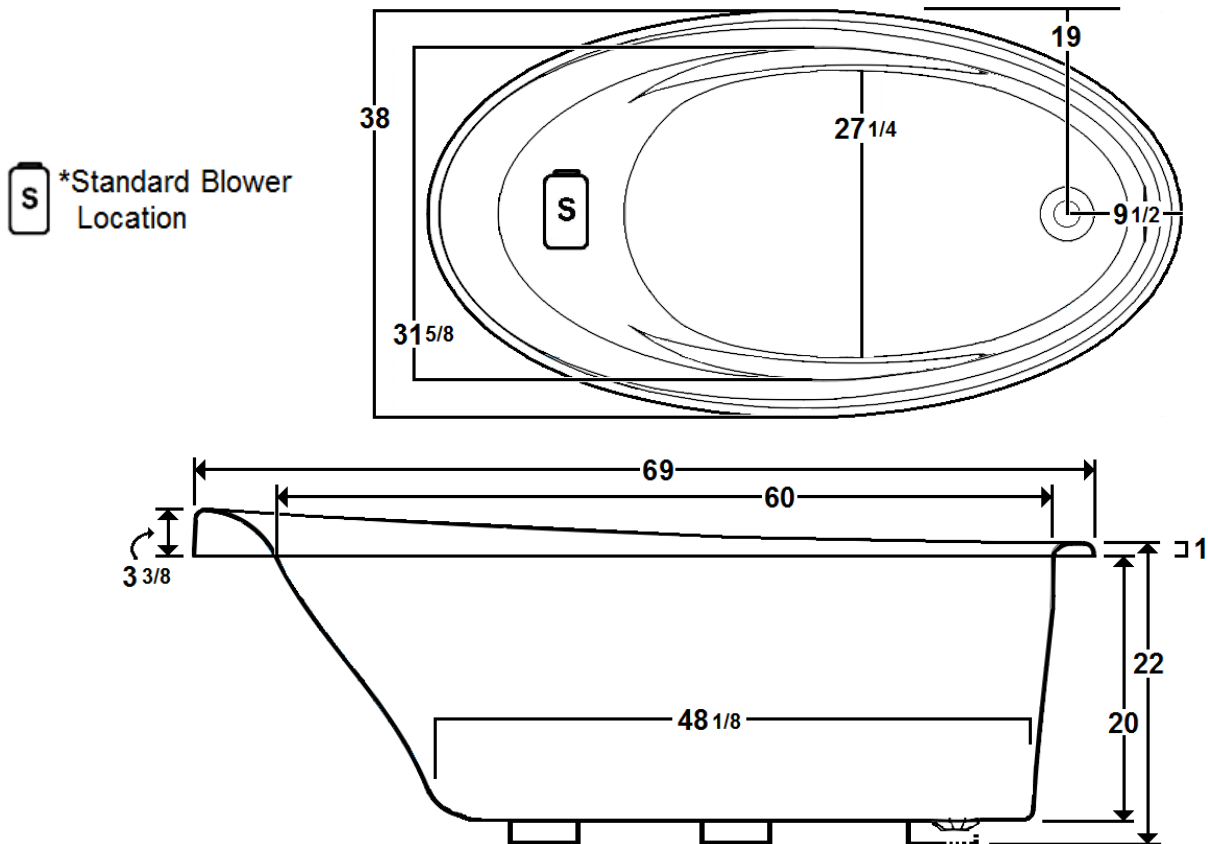

BENA

69" x 38" Drop-In Acrylic Air Bath

Model Number
6938BA064
Drop-In Air Bath in White

Features

- 20-24 high output lateral air jets
- 10.5 Amp blower / heater
- Variable speed blower with automatic purge
- Includes Wave & Pulse modes
- Includes Chromatherapy
- Constructed of high-gloss durable acrylic
- Deep bathing well
- Transitional / Modern design
- Limited lifetime warranty
- Made in the USA

All dimensions are +/- 1/2" and subject to change without notice

Technical Information

- Weight: 201 lbs.
- Water Depth to Overflow: 16 1/4"
- Water Capacity: 80 gal.
- Sump Dimension: 48 1/8" x 27 1/4"